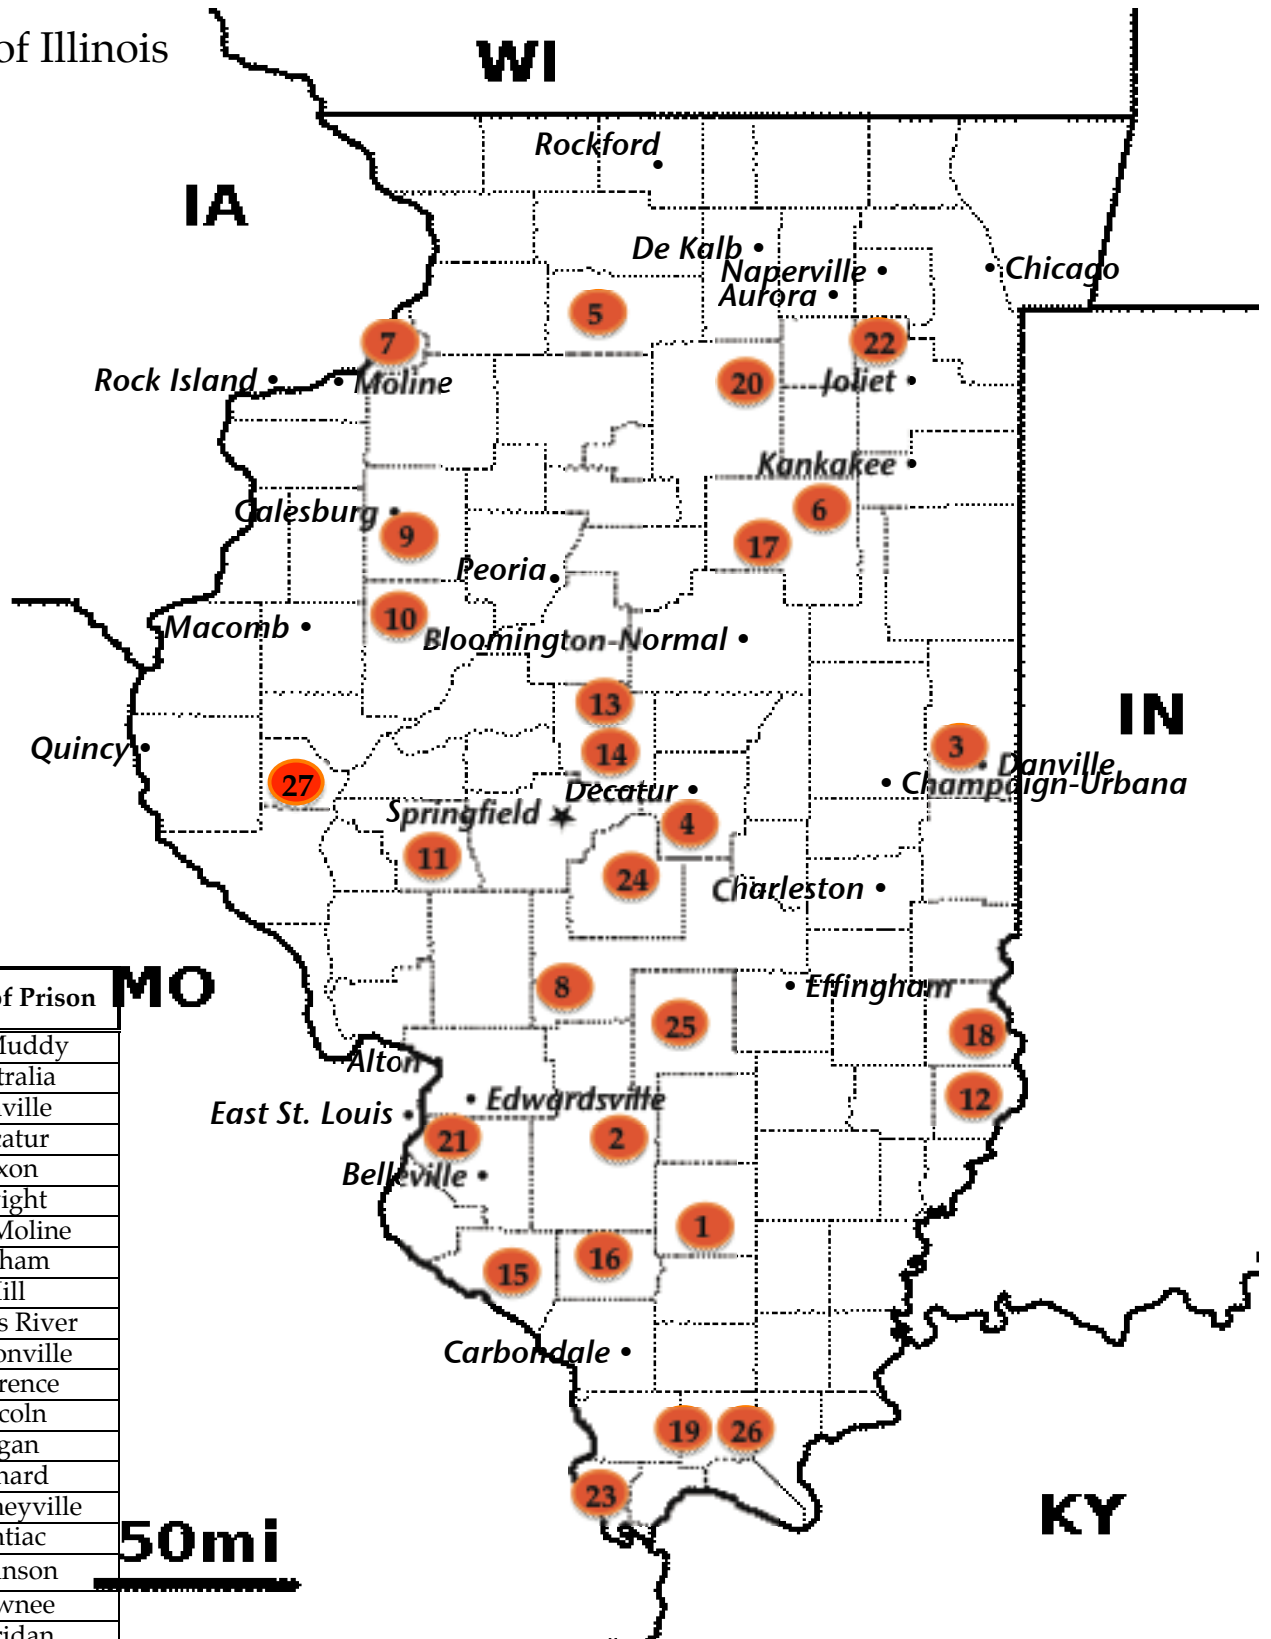

# State Prisons of Illinois

Prison Number	Name of Prison
1	Big Muddy
2	Centralia
3	Danville
4	Decatur
5	Dixon
6	Dwight
7	East Moline
8	Graham
9	Hill
10	Illinois River
11	Jacksonville
12	Lawrence
13	Lincoln
14	Logan
15	Menard
16	Pinckneyville
17	Pontiac
18	Robinson
19	Shawnee
20	Sheridan
21	Southwestern
22	Stateville
23	Tamms
24	Taylorville
25	Vandalia
26	Vienna
27	Western